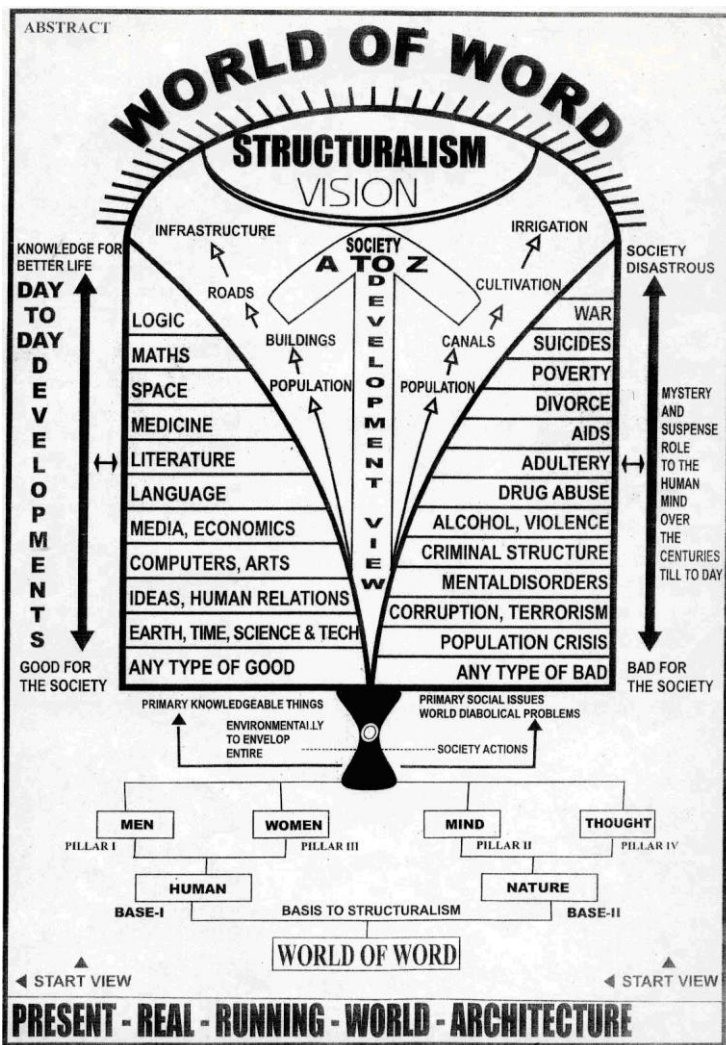

Innovation details:-

I am the human element. In my Vision I understood the reasons for the human weakness and social Evils stood as impediments for enlistments of society.

I am presenting “world of word–vision” (structuralism tree) to you for your kind perusal and

Necessary response in this aspect. “World of Word Vision” Abstract follows...

“World of word” is gospel. Dualism is the fundamental unit for the dynamic aspect of Global development with creation.

Has the world an origin? Suspense role to the human mind.

No-body knows about the world of word formation. Nobody given importance to the Dualism of word and world.

One idea can change the entire world. Social health and peace by “word” complete explanation.

If the Meaningful analysis is drawn, the Universal brotherhood and the code of convention are understood. Therefore, World wide Governments, Intellectuals, and Media should rise to the occasion at the request of human element with wholehearted inspiration.